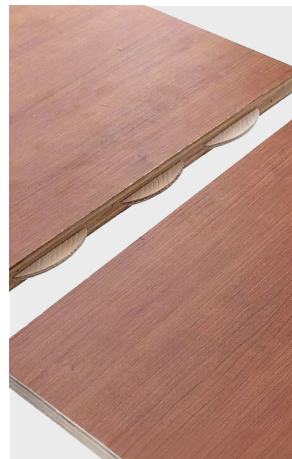

### DESCRIPTION

PG Professional Wooden Biscuits are indispensable for woodworking endeavors, ensuring sturdy frames and furniture joints. Crafted from durable beech wood, these biscuits feature rounded edges for effortless insertion. Once glued in place, the biscuit ingeniously absorbs the adhesive, expanding to secure the joint securely. Whether constructing frames or assembling furniture, these biscuits facilitate seamless and robust connections, making them a must-have for any woodworking enthusiast.